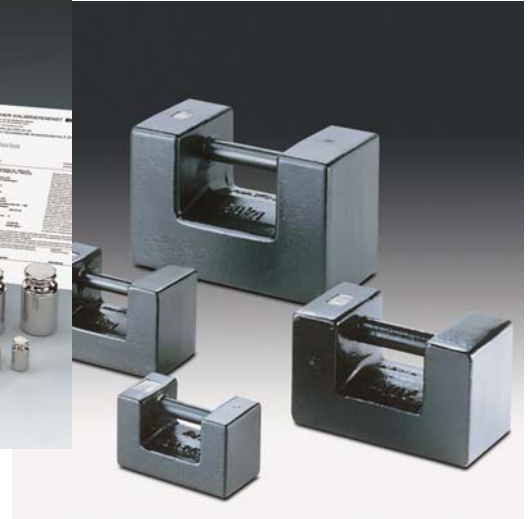

We cover *All Brands* of Weights

How Do I Get My Weights Calibrated?

Simply contact Sartorius Mechatronics and tell us the amount and class of weights you require us to calibrate.

Sartorius will supply an estimate for the price of calibration, collection and return delivery.

Determining The Class of My Weights

E2 weights are constructed of stainless steel and have no markings on them.

F1 & F2 are constructed of stainless steel and will have the weight denomination stamped on the weight.

M1 are typically constructed of brass or cast Iron and have M stamped on them plus the denomination.

Sartorius Weight Calibration Contract

- Sartorius will provide a fixed cost per weight over a specified period
- Sartorius can provide a fixed cost of the pick-up and delivery of the weights
- A contract would be set-up and a planned calibration period agreed
- Sartorius will notify you when your weights are due for calibration and organise the complete process

Contact us now for a FREE quotation!

- Email: uk.customerservice@sartorius.com •
- Web: www.sartorius.co.uk •
- Web: www.sartorius.ie •
- Tel: 01372 737101 • Fax: 01372 722151 •
- Tel: 01 808 905 • Fax: 01 808 9388 •